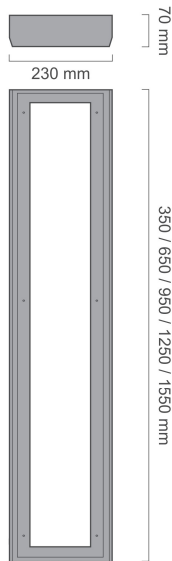

WYEVALE

- Anti Ligature Must be correctly installed using 'Anti Pick' Mastic
- Fully Welded Fabricated Steel Body
- Regressed Gasketed Bezel
- Captive Polycarbonate Diffuser
- Countersunk Stainless Steel Security Screw Fixing
- Removable LED Gear Tray

Linear LED Technical Information

Please refer to website for current LED technical specification

Order Code	Length	Lumens		Im/W		W	Colour Temp	Ra	Weight
		HE	HO	HE	HO				
WYE 1.0	2.0	350	1000lm	2000lm	115	8.6 - 17.3	3000K/4000K	>80	3.0
WYE 1.3	2.6	650	1300lm	2600lm	115	11.3 - 22.6	3000K/4000K	>80	5.0
WYE 1.9	3.9	950	1950lm	3900lm	112	17.4 - 34.8	3000K/4000K	>80	7.0
WYE 2.6	5.2	1250	2600lm	5200lm	110	23.6 - 47.2	3000K/4000K	>80	9.0
WYE 3.2	6.5	1550	3250lm	6500lm	108	30.0 - 60.1	3000K/4000K	>80	11.0

LED Life-time 50,000Hr L80/B10 (@ 25°C - 40°C)

Standard Fixing Detail

- 4qty x 6mm Ø Back Body Corner Mounting Holes
- 1qty x 20mm Ø Back Body Centre Cable Entry Hole

Ordering Options

Description	Suffix Ordering Code
IP65 Gasket	/IP65
Exterior Fully Weatherproof Version	/EXT
Dimmable Options (DALI/1-10v/Sw-240v/Corridor)	/DALI / 1-10v / SW-240v / CORR
Integral 3hr Emergency or 3hr Self Test	/EM3 or /EM3-SELF
Microwave Motion Detection	/M-Wave
Night Light	/NL
Frosted Diffuser	/F
Clear Stippled Diffuser	/P
Security Driver/Key	/SD
Stainless Steel Version (316/304/430 Grades)	On Request
LED Linear Tube Gear Tray (240v Mains)	/GT-LEDT5