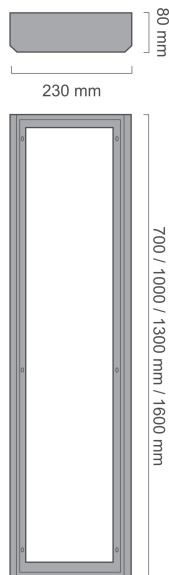

Linear LED Technical Information

Please refer to website for current LED technical specification

Order Code	Length	Lumens	lm/W	W	Colour Temp	Ra	Weight		
	HE	HO mm	HE	HO	Lumen efficacy (HE)	Circuit wattage (HO)	Kelvin (K)	CRI	Kg
WYE2 1.3	2.6	600	1300lm	2600lm	115	13.8 - 25.2	3000K/4000K	>80	8.0
WYE2 1.9	3.9	900	1950lm	3900lm	112	19.9 - 37.4	3000K/4000K	>80	10.0
WYE2 2.6	5.2	1200	2600lm	5200lm	110	26.1 - 49.8	3000K/4000K	>80	12.0
WYE2 3.2	6.5	1500	3250lm	6500lm	108	32.6 - 62.7	3000K/4000K	>80	14.0

Standard Fixing Detail

- 4qty x 6mm Ø Back Body Corner Mounting Holes
- 1qty x 20mm Ø Back Body Centre Cable Entry Hole

Custodial