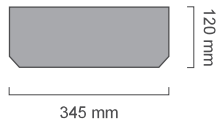

Standard Fixing Detail

- 4qty x 6mm Ø Back Body Corner Mounting Holes
- 1qty x 20mm Ø Back Body Centre Cable Entry Hole

A+++ A++ A+ A Economical	LED	IP65	IK10-150J
Dimmable	NOMS STD/E/SPEC/022	Anti Ligature	Optional Motion Detection
Night Light	* National Offender Management Service - For Safer Cell Accommodation ** Anti Ligature must be correctly installed using 'Anti Pick' Mastic		

- For Safer Cell Accommodation NOMS STD/E/SPEC/022*
- Anti Ligature Must be correctly installed using 'Anti Pick' Mastic
- Heavy Duty Fully Welded Steel Body
- Heavy Gauge Flush Fit GRP Frosted Bezel Diffuser
- Removable LED Gear Tray
- 3 Compartment Internal Trunking
- Optional Night Light

Linear LED Technical Information

Please refer to website for current LED technical specification

Order Code	Length	Lumens	lm/W	W	Colour Temp	Ra	Weight		
	HE	HO mm	HE	HO	Lumen efficacy (HE) wattage (HO)	Kelvin (K)	CRI	Kg	
WYV4 1.3	2.6	800	1300lm	2600lm	115	13.8 - 25.2	3000K/4000K	>80	13.0
WYV4 1.9	3.9	1100	1950lm	3900lm	112	19.9 - 37.4	3000K/4000K	>80	16.0
WYV4 2.6	5.2	1400	2600lm	5200lm	110	26.1 - 49.8	3000K/4000K	>80	19.0
WYV4 3.2	6.5	1700	3250lm	6500lm	108	32.6 - 62.7	3000K/4000K	>80	22.0

* NOMS SAFER CELLULAR = WYV3-NOMS2.6+5.2LED-3K/W/F/NL-LED-3K

LED Life-time 50,000Hr L80/B10 (@ 25°C - 40°C)

*RGB Colour Change LED & **Tuneable White LED options

Ordering Options

Description	Suffix Ordering Code
Dimmable Options (DALI/1-10v/Sw-240v/Corridor)	/DALI / 1-10v / SW-240v / CORR
Integral 3hr Emergency or 3hr Self Test	/EM3 or /EM3-SELF
Microwave Motion Detection	/M-Wave
Night Light	/NL
Frosted Diffuser	/GRP-F
Clear Stippled Diffuser	/GRP-P
Security Driver/Key	/SD
Stainless Steel Version (316/304/430 Grades)	On Request
LED Linear Tube Gear Tray (240v Mains)	/GT-LEDT5

Custodial