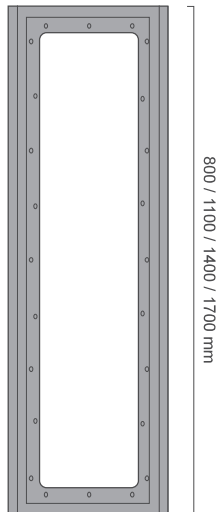

WYEVALE 4

**NOMS
Anti
Ligature**

High specification cornice mounted luminaire manufactured to overall customer specified lengths, designed to run wall to wall or as individual fitting. Integral trunking for through wiring. Provisions for services (CCTV, Fire Alarm etc) can be integrated on request.

Standard Fixing Detail

- 4qty x 6mm Ø Back Body Corner Mounting Holes
- 1qty x 20mm Ø Back Body Centre Cable Entry Hole

A+++ A++ A+ A Economical	LED	IP65	IK10-150J
Dimmable	NOMS STD/E/SPEC/022	Anti Ligature	Optional Motion Detection
Night Light	* National Offender Management Service - For Safer Cell Accommodation ** Anti Ligature must be correctly installed using 'Anti Pick' Mastic		

- For Safer Cell Accommodation NOMS STD/E/SPEC/022*
- Anti Ligature Must be correctly installed using 'Anti Pick' Mastic
- Heavy Duty Fully Welded Steel Body
- Heavy Gauge Flush Fit GRP Frosted Bezel Diffuser
- Removable LED Gear Tray
- 3 Compartment Internal Trunking
- Optional Night Light