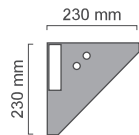

Linear LED Technical Information

Please refer to website for current LED technical specification

Order Code	Length		Lumens		lm/W	W	Colour Temp	Ra	Weight
	HE	HO mm	HE	HO					
TTN4 1.3	2.6	800	1300lm	2600lm	115	13.8 - 25.2	3000K/4000K	>80	15.0
TTN4 1.9	3.9	1100	1950lm	3900lm	112	19.9 - 37.4	3000K/4000K	>80	17.0
TTN4 2.6	5.2	1400	2600lm	5200lm	110	26.1 - 49.8	3000K/4000K	>80	20.0
TTN4 3.2	6.5	1700	3250lm	6500lm	108	32.6 - 62.7	3000K/4000K	>80	23.0

Wall to Wall Mounting

Individual Mounting

Manufactured to Bespoke Lengths

800 / 1100 / 1400 / 1700mm