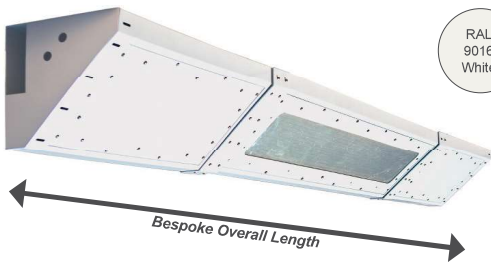

TITAN 4

**NOMS
Anti
Ligature**

 Economical	 LED	 IP65	 IK10-150J
 Dimmable	 Night Light	 NOMS STD/E/ SPEC/022	 Optional Motion Detection
 Anti Ligature	* National Offender Management Service - For Safer Cell Accommodation ** Anti Ligature must be correctly installed using 'Anti Pick' Mastic		

- For Safer Cell Accommodation NOMS STD/E/SPEC/022*
- Anti Ligature Must be correctly installed using 'Anti Pick' Mastic
- Heavy Duty Fully Welded Steel Body
- Heavy Gauge Flush Fit GRP Frosted Bezel Diffuser
- Removable LED Gear Tray
- 3 Compartment Internal Trunking
- Optional Night Light

High specification cornice mounted luminaire manufactured to overall customer specified lengths, designed to run wall to wall or as individual fitting. Integral trunking for through wiring. Provisions for services (CCTV, Fire Alarm etc) can be integrated on request.