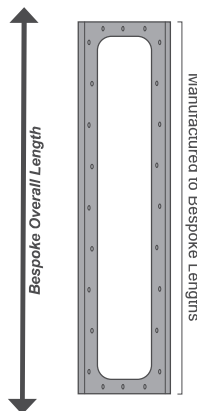

Linear LED Technical Information

Please refer to website for current LED technical specification

Order Code	Length		Lumens		lm/W	W	Colour Temp	Ra	Weight
	HE	HO mm	HE	HO					
TTN4 1.3	2.6	800	1300lm	2600lm	115	13.8 - 25.2	3000K/4000K	>80	15.0
TTN4 1.9	3.9	1100	1950lm	3900lm	112	19.9 - 37.4	3000K/4000K	>80	17.0
TTN4 2.6	5.2	1400	2600lm	5200lm	110	26.1 - 49.8	3000K/4000K	>80	20.0
TTN4 3.2	6.5	1700	3250lm	6500lm	108	32.6 - 62.7	3000K/4000K	>80	23.0

* NOMS SAFER CELLULAR = WYV3-NOMS2.6+5.2LED-3K/W/F/NL-LED-3K

LED Life-time 50,000Hr L80/B10 (@ 25°C - 40°C)

***RGB Colour Change LED & **Tunable White LED options**

Ordering Options

Description	Suffix Ordering Code
Wall to Wall Mounting (Length TBC)	/WALL-TBC
Services Provision (CCTV, Fire Alarm, Air Circulation)	/SERV
Dimmable Options (DALI/1-10v/Sw-240v/Corridor)	/DALI / 1-10v / SW-240v / CORR
Integral 3hr Emergency or 3hr Self Test	/EM3 or /EM3-SELF
Microwave Motion Detection	/M-Wave
Night Light	/NL
GRP Frosted Diffuser	/GRP-F
GRP Clear Stippled Diffuser	/GRP-P
Security Driver/Key	/SD
Stainless Steel Version (316/304/430 Grades)	On Request
LED Linear Tube Gear Tray (240v Mains)	/GT-LEDT5

High specification cornice mounted luminaire manufactured to overall customer specified lengths, designed to run wall to wall or as individual fitting. Integral trunking for through wiring. Provisions for services (CCTV, Fire Alarm etc) can be integrated on request.

Wall to Wall Mounting

Individual Mounting

Manufactured to Bespoke Lengths

800 / 1100 / 1400 / 1700mm