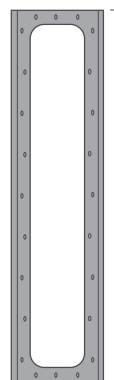

Linear LED Technical Information

Please refer to website for current LED technical specification

Order Code	Length		Lumens		lm/W	W	Colour Temp	Ra	Weight
	HE	HO mm	HE	HO					
TTN4 1.3	2.6	800	1300lm	2600lm	115	13.8 - 25.2	3000K/4000K	>80	15.0
TTN4 1.9	3.9	1100	1950lm	3900lm	112	19.9 - 37.4	3000K/4000K	>80	17.0
TTN4 2.6	5.2	1400	2600lm	5200lm	110	26.1 - 49.8	3000K/4000K	>80	20.0
TTN4 3.2	6.5	1700	3250lm	6500lm	108	32.6 - 62.7	3000K/4000K	>80	23.0

High specification cornice mounted luminaire manufactured to overall customer specified lengths, designed to run wall to wall or as individual fitting. Integral trunking for through wiring. Provisions for services (CCTV, Fire Alarm etc) can be integrated on request.

Wall to Wall Mounting

Individual Mounting

Manufactured to Bespoke Lengths

800 / 1100 / 1400 / 1700mm