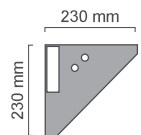

Linear LED Technical Information

Please refer to website for current LED technical specification

Order Code	Length		Lumens		lm/W	W	Colour Temp	Ra	Weight
	HE	HO mm	HE	HO					
TTN4 1.3	2.6	800	1300lm	2600lm	115	13.8 - 25.2	3000K/4000K	>80	15.0
TTN4 1.9	3.9	1100	1950lm	3900lm	112	19.9 - 37.4	3000K/4000K	>80	17.0
TTN4 2.6	5.2	1400	2600lm	5200lm	110	26.1 - 49.8	3000K/4000K	>80	20.0
TTN4 3.2	6.5	1700	3250lm	6500lm	108	32.6 - 62.7	3000K/4000K	>80	23.0

Wall to Wall Mounting

Individual Mounting

Manufactured to Bespoke Lengths

800 / 1100 / 1400 / 1700mm